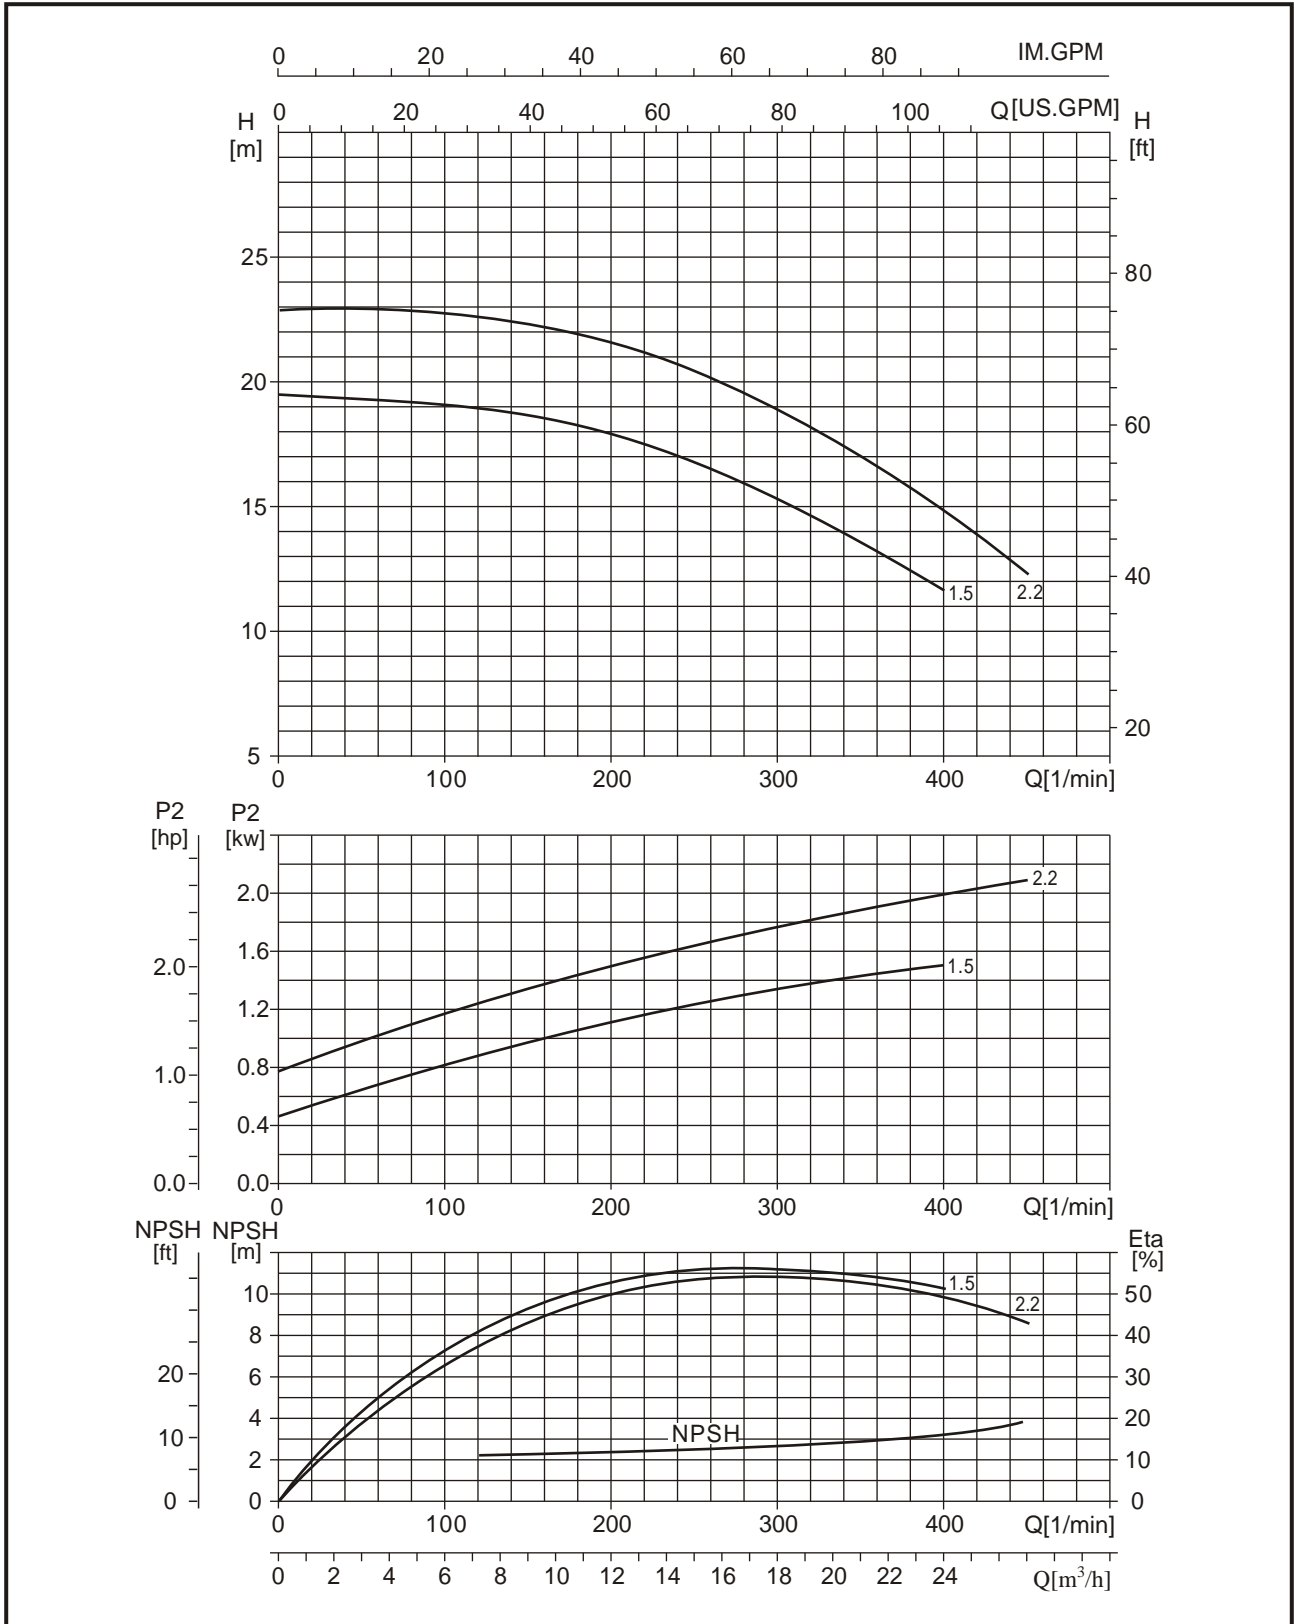

PERFORMANCE CURVE

Ms60

50Hz 2850rpm

PERFORMANCE CURVE

Ms100

50Hz 2850rpm

PERFORMANCE CURVE

Ms160

50Hz 2850rpm

PERFORMANCE CURVE

Ms250

50Hz 2850rpm

PERFORMANCE CURVE

Ms330

50Hz 2850rpm

INSTALLATION SKETCH