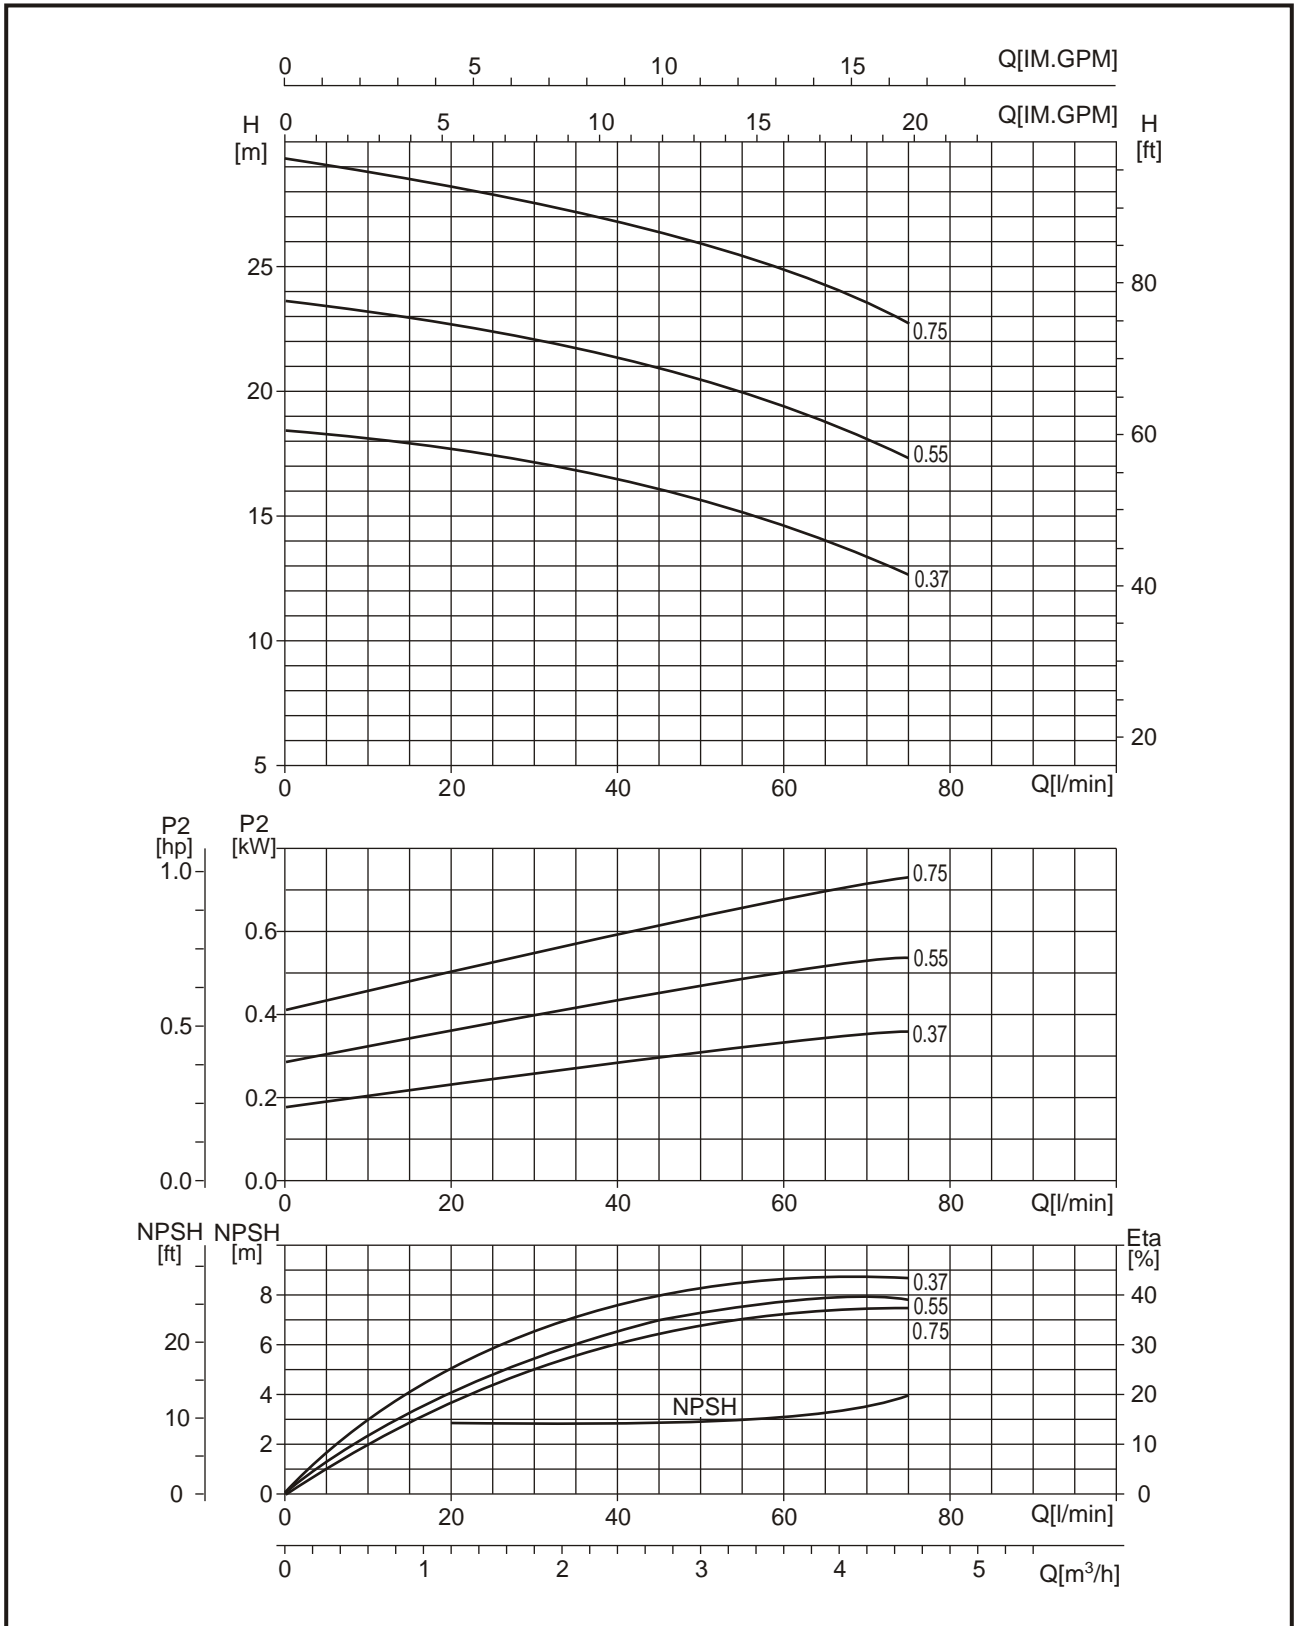

PERFORMANCE CURVE

Ms60

50Hz 2850rpm

PERFORMANCE CURVE

Ms100

50Hz 2850rpm

PERFORMANCE CURVE

Ms160

50Hz 2850rpm

PERFORMANCE CURVE

Ms250

50Hz 2850rpm

PERFORMANCE CURVE

Ms330

50Hz 2850rpm

INSTALLATION SKETCH