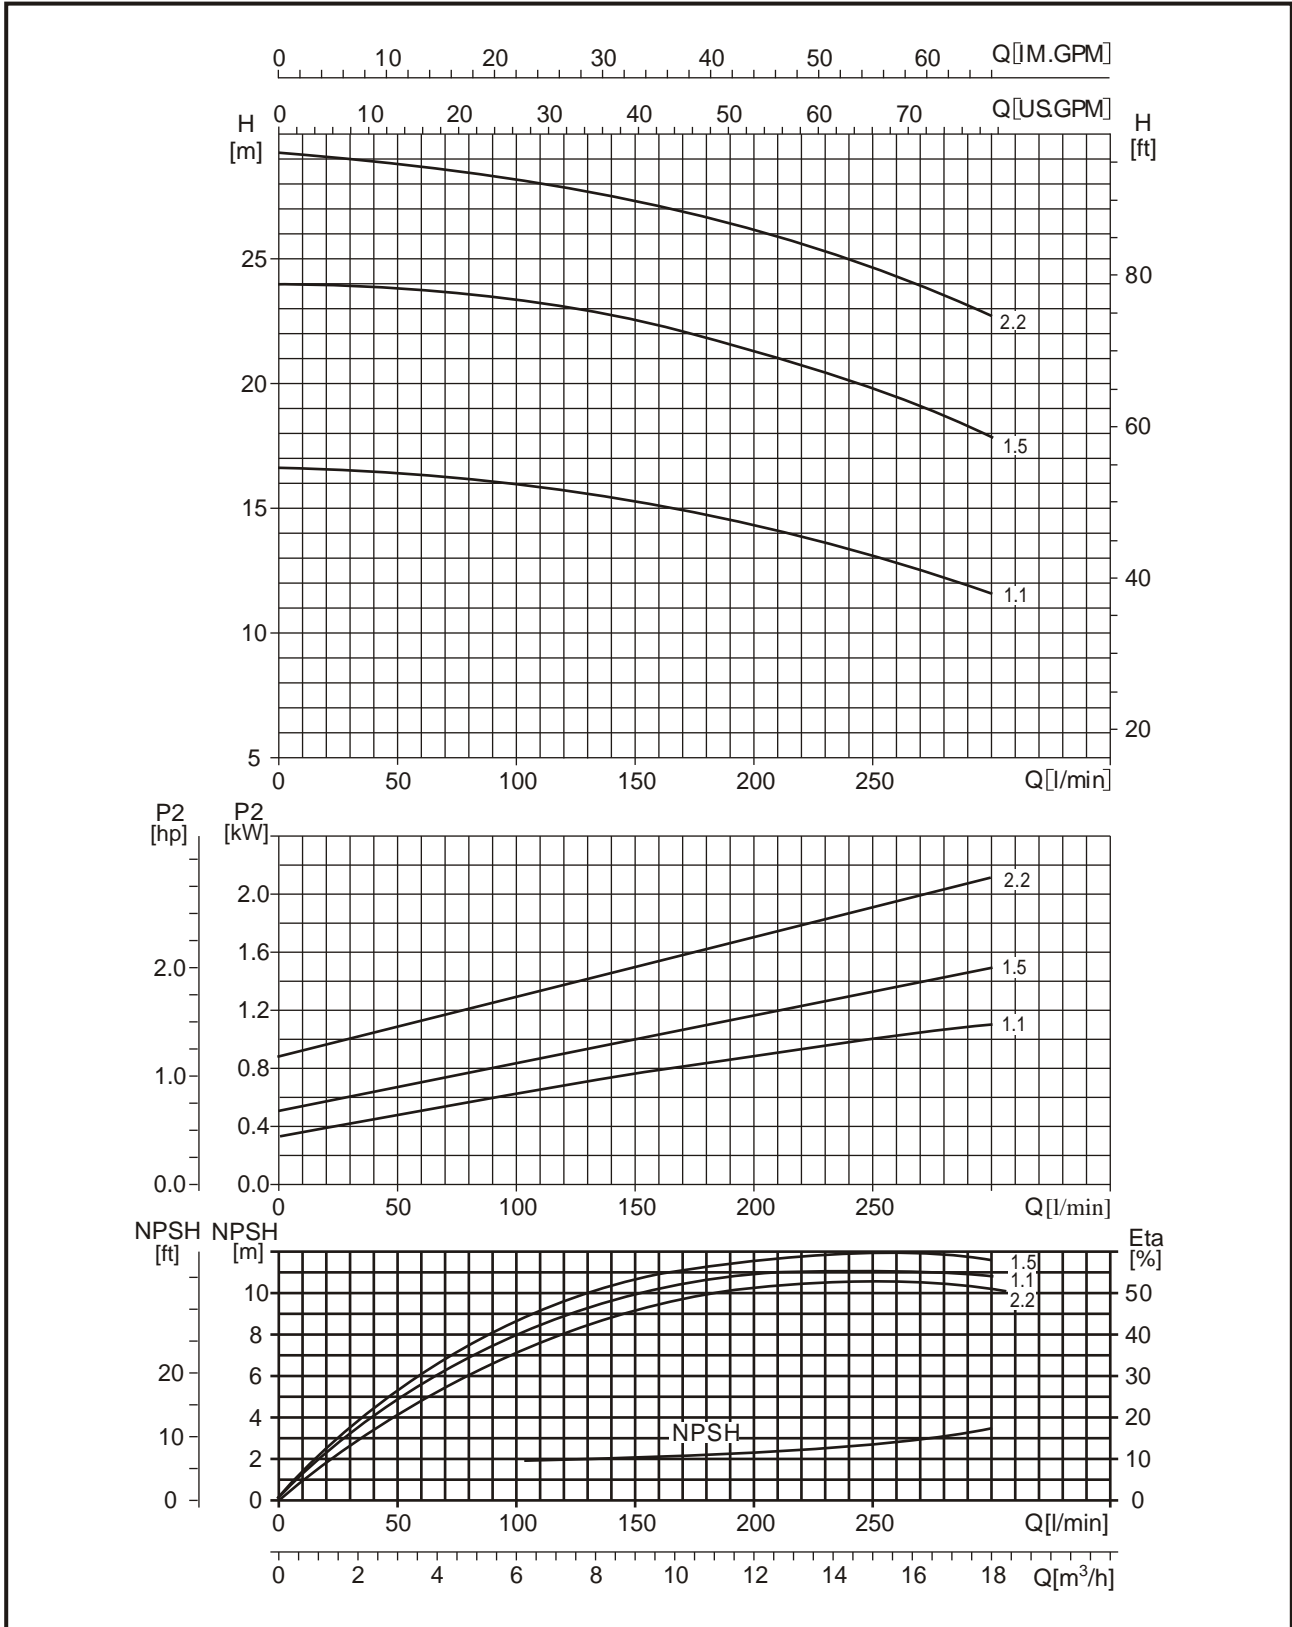

PERFORMANCE CURVE

Ms60

50Hz 2850rpm

PERFORMANCE CURVE

Ms100

50Hz 2850rpm

PERFORMANCE CURVE

Ms160

50Hz 2850rpm

PERFORMANCE CURVE

Ms250

50Hz 2850rpm

PERFORMANCE CURVE

Ms330

50Hz 2850rpm

INSTALLATION SKETCH