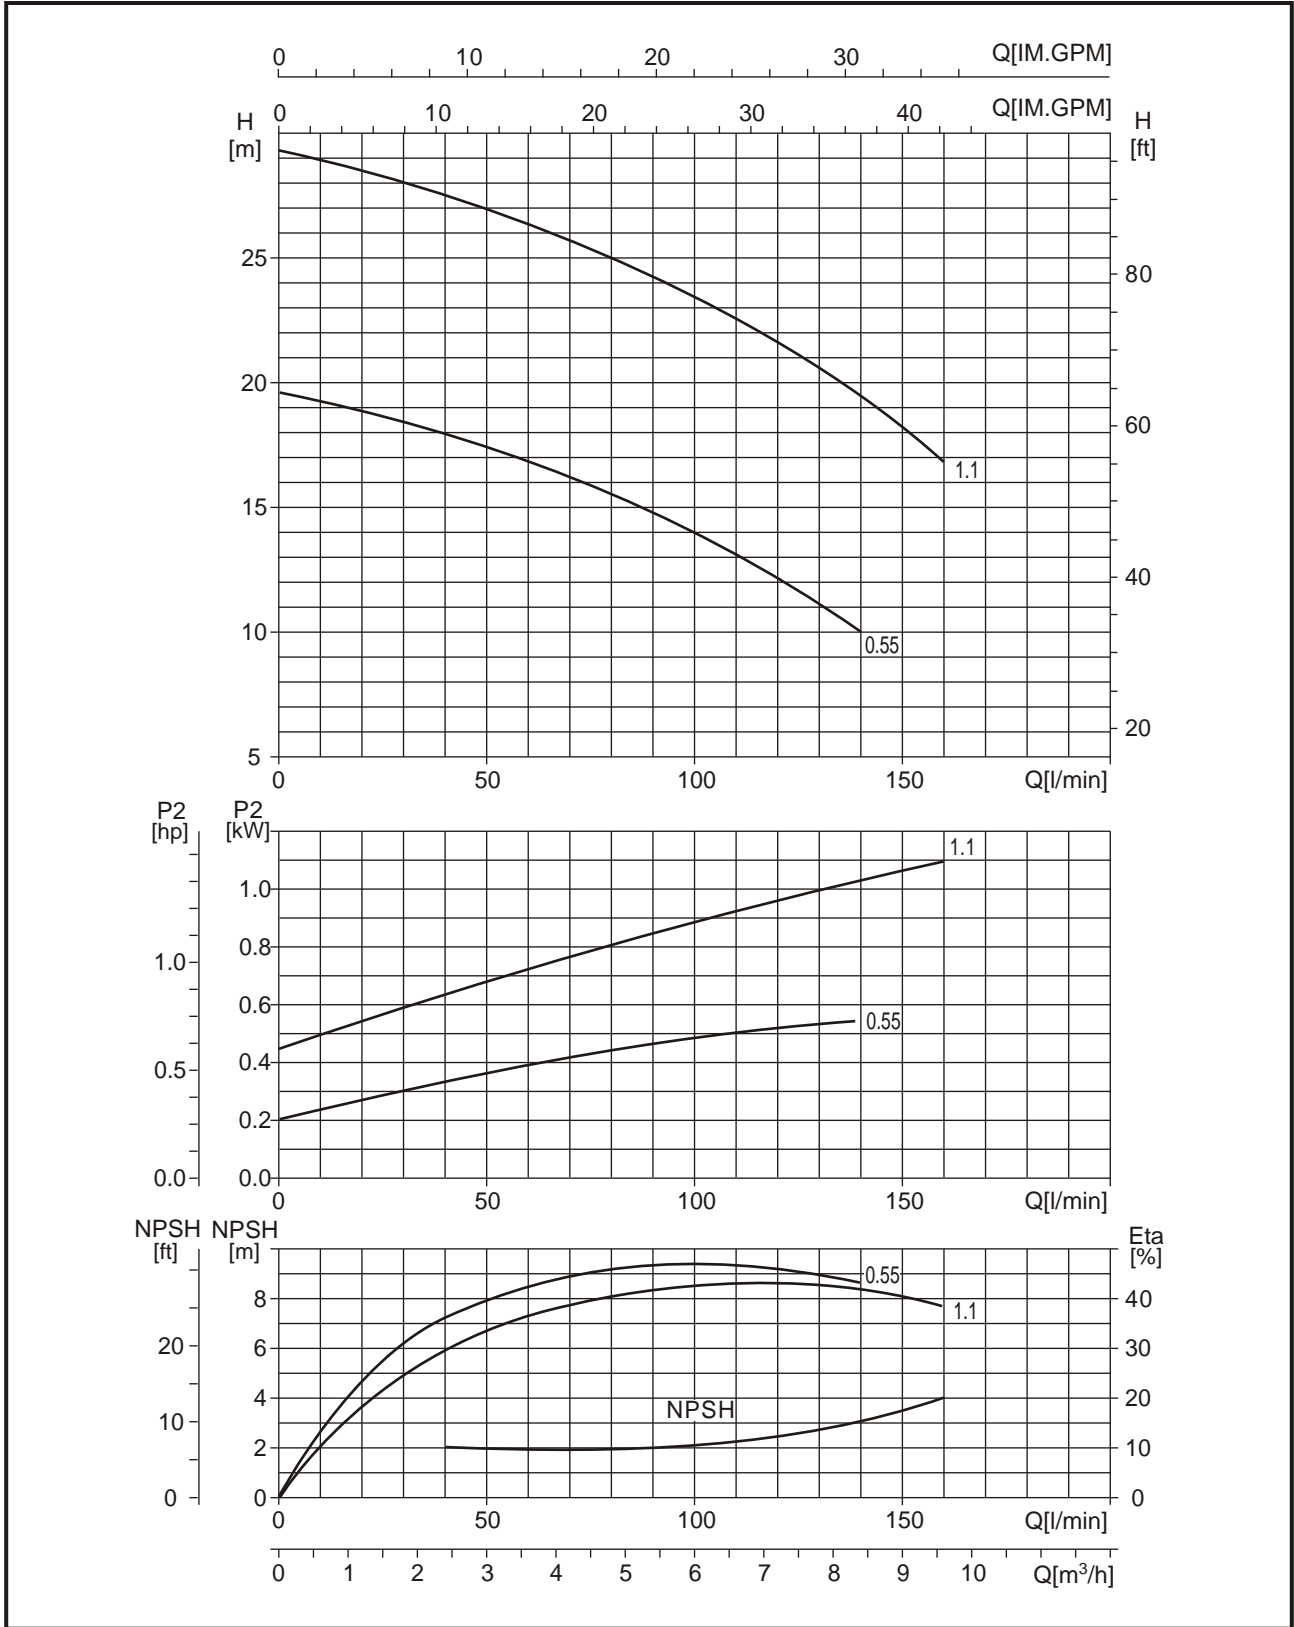

PERFORMANCE CURVE

Ms60

50Hz 2850rpm

PERFORMANCE CURVE

Ms100

50Hz 2850rpm

PERFORMANCE CURVE

Ms160

50Hz 2850rpm

PERFORMANCE CURVE

Ms250

50Hz 2850rpm

PERFORMANCE CURVE

Ms330

50Hz 2850rpm

INSTALLATION SKETCH