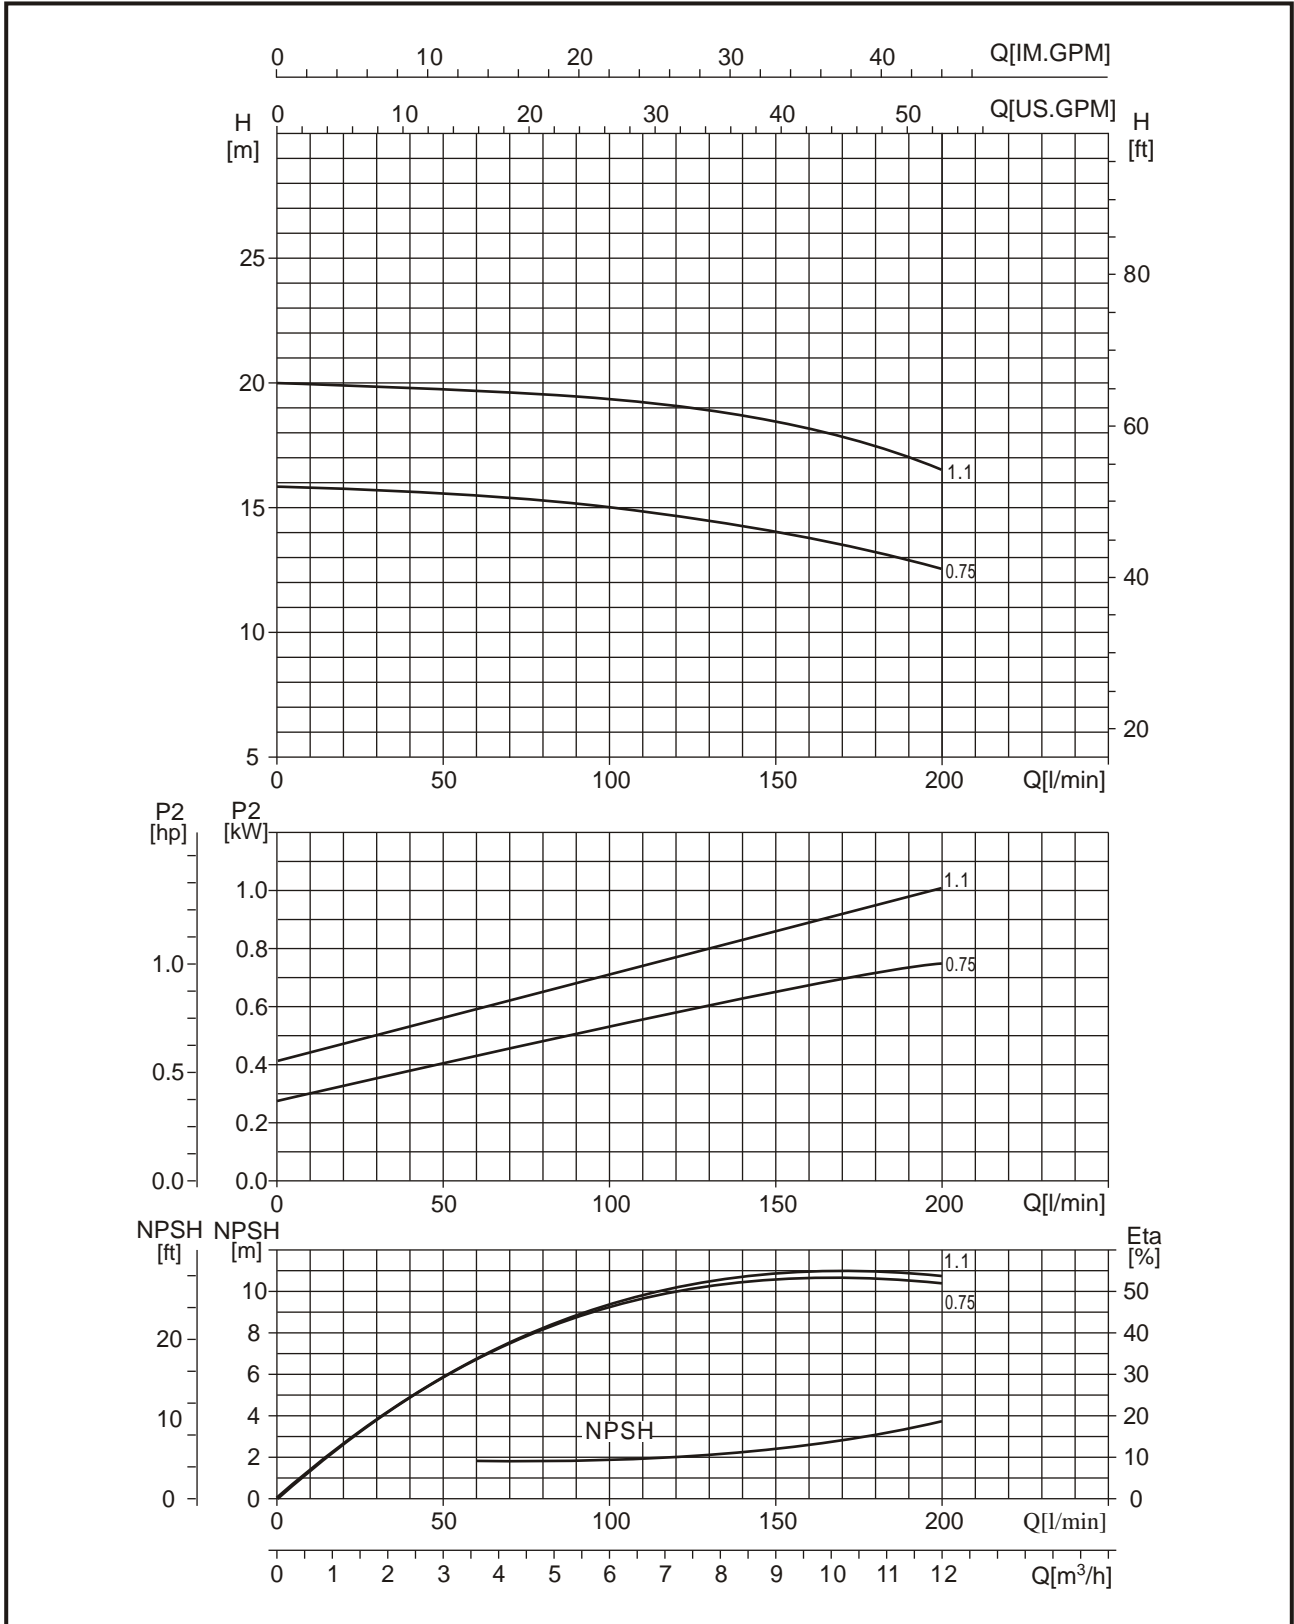

PERFORMANCE CURVE

Ms60

50Hz 2850rpm

PERFORMANCE CURVE

Ms100

50Hz 2850rpm

PERFORMANCE CURVE

Ms160

50Hz 2850rpm

PERFORMANCE CURVE

Ms250

50Hz 2850rpm

PERFORMANCE CURVE

Ms330

50Hz 2850rpm

INSTALLATION SKETCH